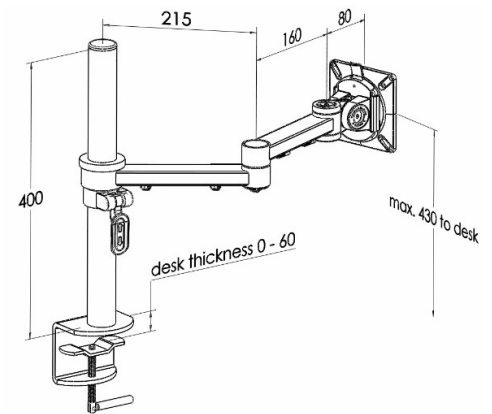

XSTREAM dual beam with standard clamp post

Product Specification

Product code	XSTREAMPMCOMB01W - white
Weight capacity	10kg
Max forward extension	460mm
VESA	75mm & 100mm VESA compliant
Maximum Screen Size	30"
Movement	Height adjustment, tilt, swivel, rotation and reach
Height adjustment	Max height adjustment 430mm from desk top
Fixings	Supplied with standard clamp post

Additional Information

- Dual beam monitor arm with manual height adjustment
- Additional +/- 70mm available with ratchet mechanism
- Lockable quick release VESA function
- Compact – folds back into a space of 40mm
- Silver – XSTREAMPMCOMB01S - RAL code 9006
- White – XSTREAMPMCOMB01W - RAL code 9010
- Black – XSTREAMPMCOMB01B - RAL code 9005